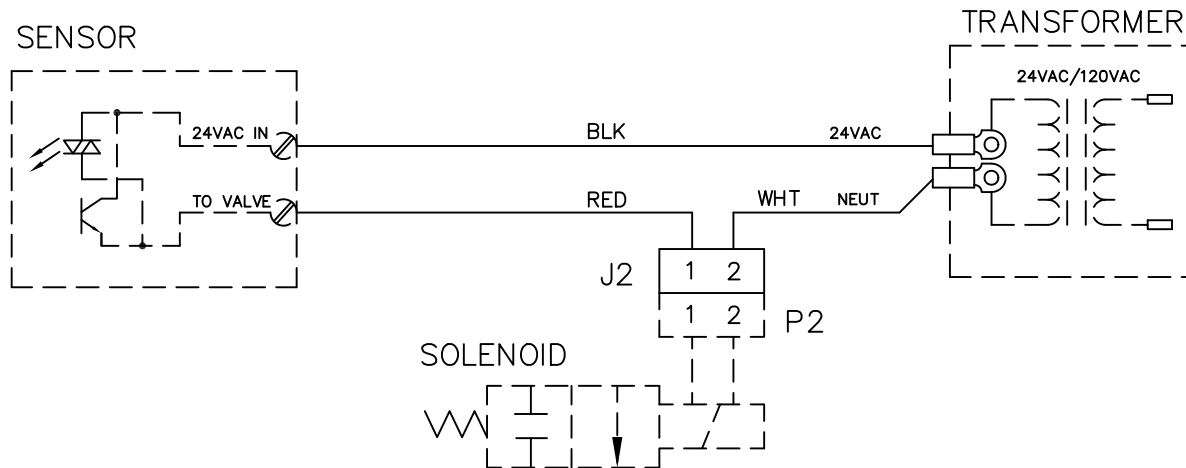

model VRKHO2

Sensor Cable

FEATURES & BENEFITS

OPTIONS

To see all options for this model, visit www.hawSCO.com

SPECIFICATIONS

Model VRKHO2 is a cable repair kit for HO "Hands-Off" electric water coolers.

APPLICATIONS

This drawing shall not be reproduced without the written permission of HAWS.

ITEM	QTY	DESCRIPTION	MATERIAL	CODE NUMBER
------	-----	-------------	----------	-------------

WIRING DIAGRAM REF

Haws		P.O. BOX 1999 BERKELEY, CA. 94701	SOLOTHURNSTRASSE 24g 3422 KIRCHBERG/BERN SWITZERLAND	
DRAWN BY G. EXLINE	DATE 5 /11 /94	CHECK BY	APP'D BY	SCALE 1/1
TITLE 24VAC H.O. CABLE ASSEMBLY			PART NUMBER 0002080408	
DRAWING TYPE INSTALLATION		CAD STATION CAD2	DRAWING NUMBER 11394C00	REV. 1