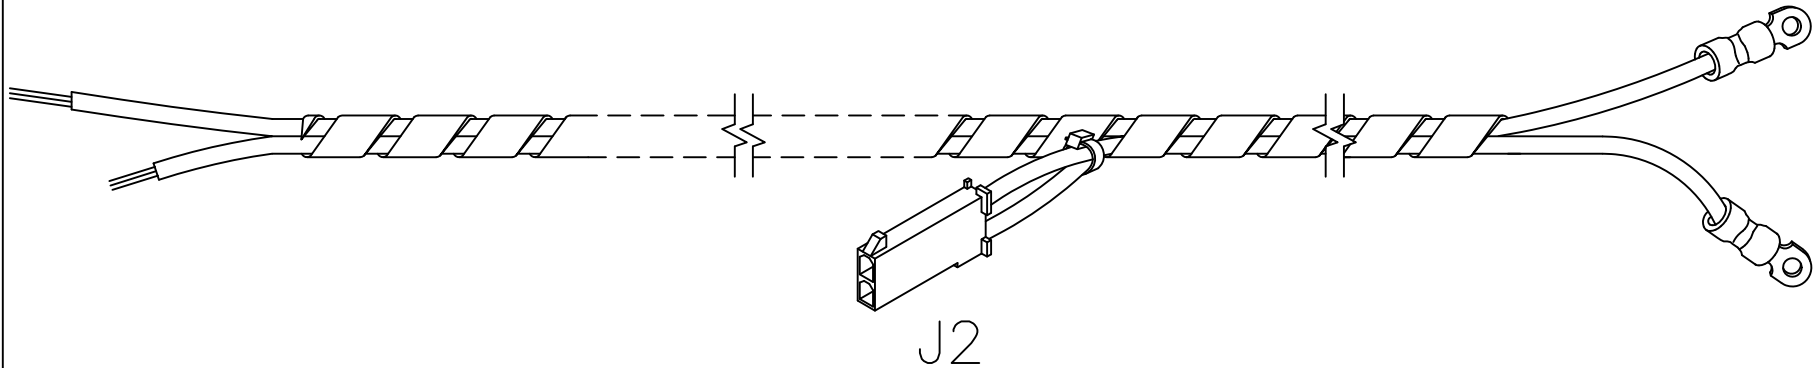

model VRKHO2

Sensor Cable

FEATURES & BENEFITS

OPTIONS

To see all options for this model, visit www.hawSCO.com

SPECIFICATIONS

Model VRKHO2 is a cable repair kit for HO "Hands-Off" electric water coolers.

APPLICATIONS

This drawing shall not be reproduced without the written permission of HAWS.

ITEM	QTY	DESCRIPTION	MATERIAL	CODE NUMBER
------	-----	-------------	----------	-------------

WIRING DIAGRAM REF

Haws		P.O. BOX 1999 BERKELEY, CA. 94701	SOLOTHURNSTRASSE 24g 3422 KIRCHBERG/BERN SWITZERLAND	
DRAWN BY G. EXLINE	DATE 5 /11 /94	CHECK BY	APP'D BY	SCALE 1/1
TITLE 24VAC H.O. CABLE ASSEMBLY			PART NUMBER 0002080408	
DRAWING TYPE INSTALLATION		CAD STATION CAD2	DRAWING NUMBER 11394C00	REV. 1