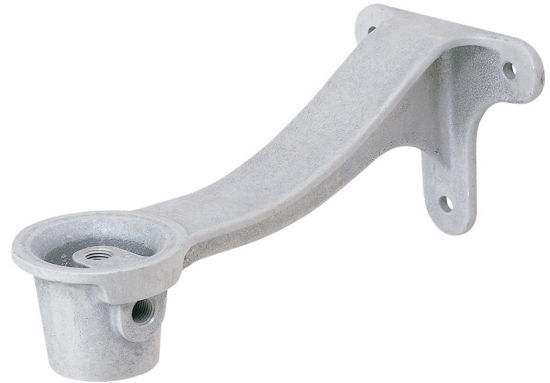

model SP80

Mounting Bracket

FEATURES & BENEFITS

OPTIONS

To see all options for this model, visit www.hawSCO.com

SPECIFICATIONS

Model SP80 is a cast aluminum mounting bracket used with wall mounted eye and eye/face wash models.