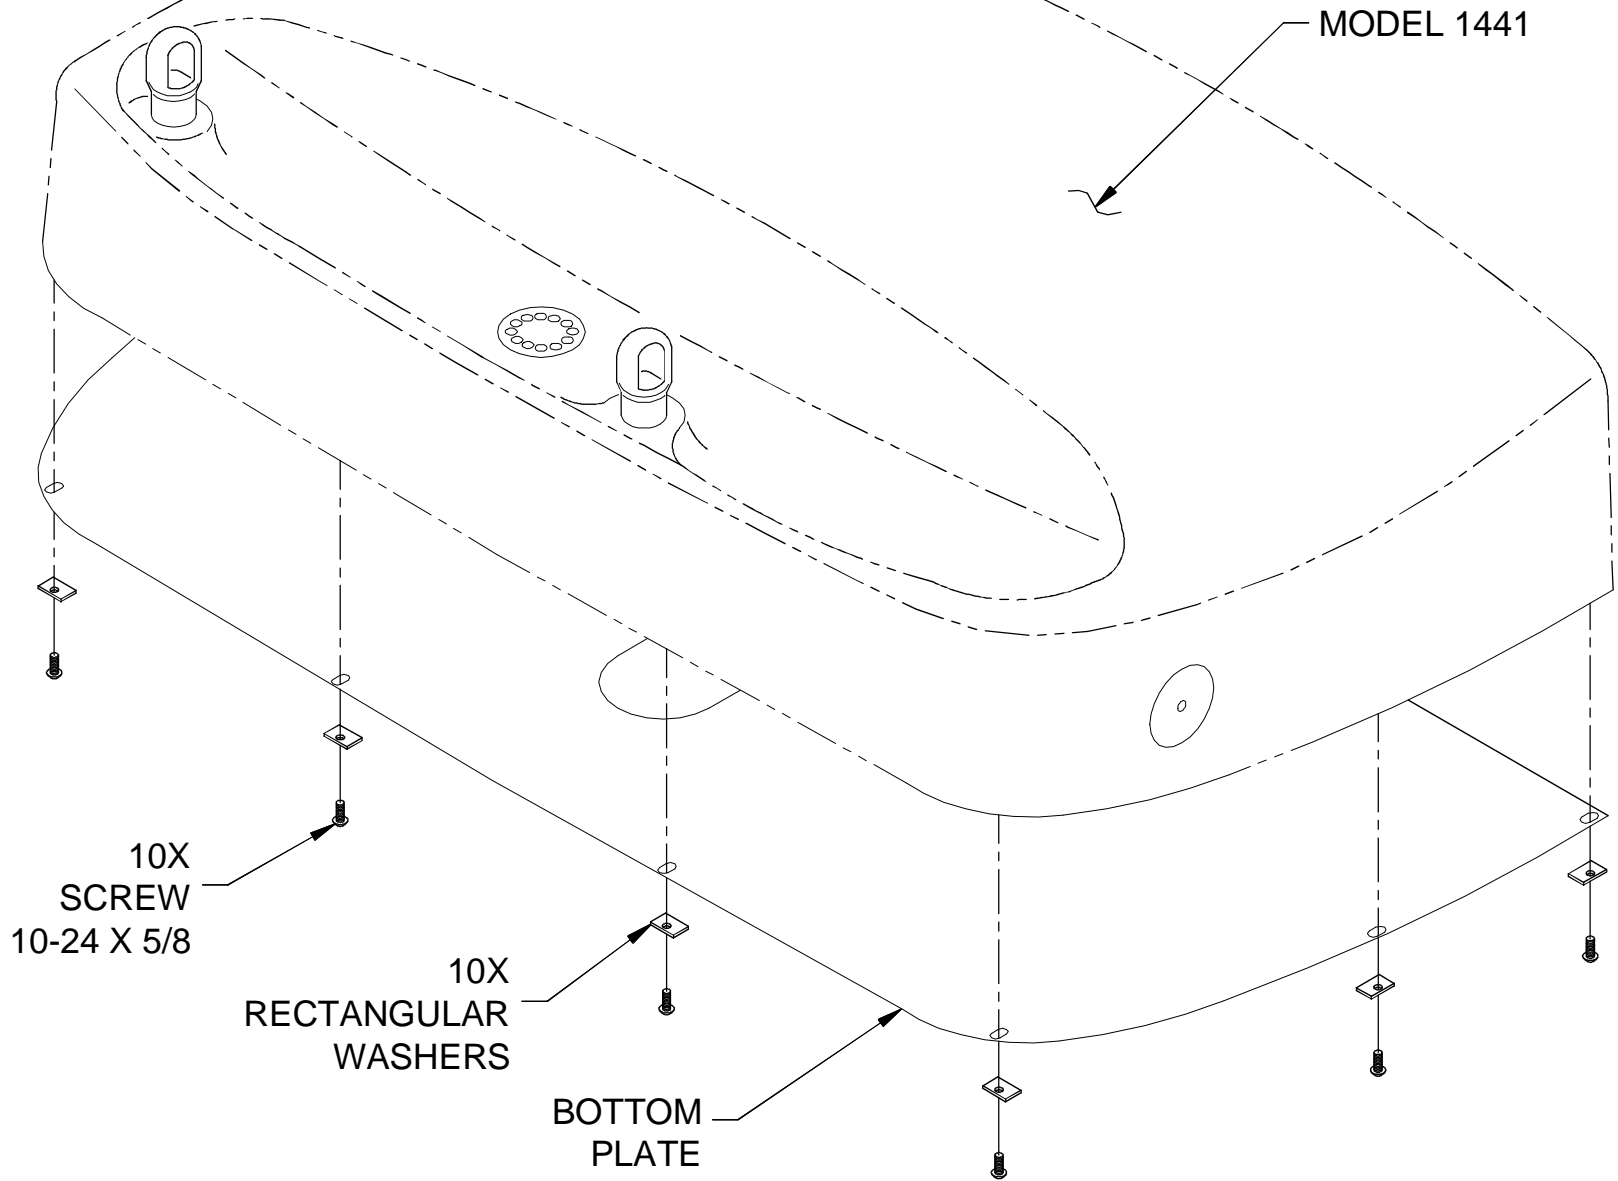

THIS DOCUMENT IS TRUE AND CORRECT AT TIME OF PUBLICATION. CONTINUED PRODUCT IMPROVEMENTS MAKE SPECIFICATIONS AND MEASUREMENTS SUBJECT TO CHANGE WITHOUT NOTICE.

MODEL PBM1441

		Haws®		1455 KLEPPE LANE SPARKS, NEVADA 89431 (775) 359-4712 FAX (755) 359-7424 E-MAIL: HAWS@HAWSCO.COM WEBSITE: WWW.HAWSCO.COM				
				ECN NO. 2902 DRAWN: J. FIGUEROA APPROVED:	REVISED PER: ECN: 4613 DATE: 5/23/00 DATE:	BY: HM CHK'D.:	MODEL(S) PBM1441	PART NUMBER 0002074012
SCALE: 1:1			DRAWING TYPE: INSTALLATION	SIZE: A	SHEET 1 OF 1