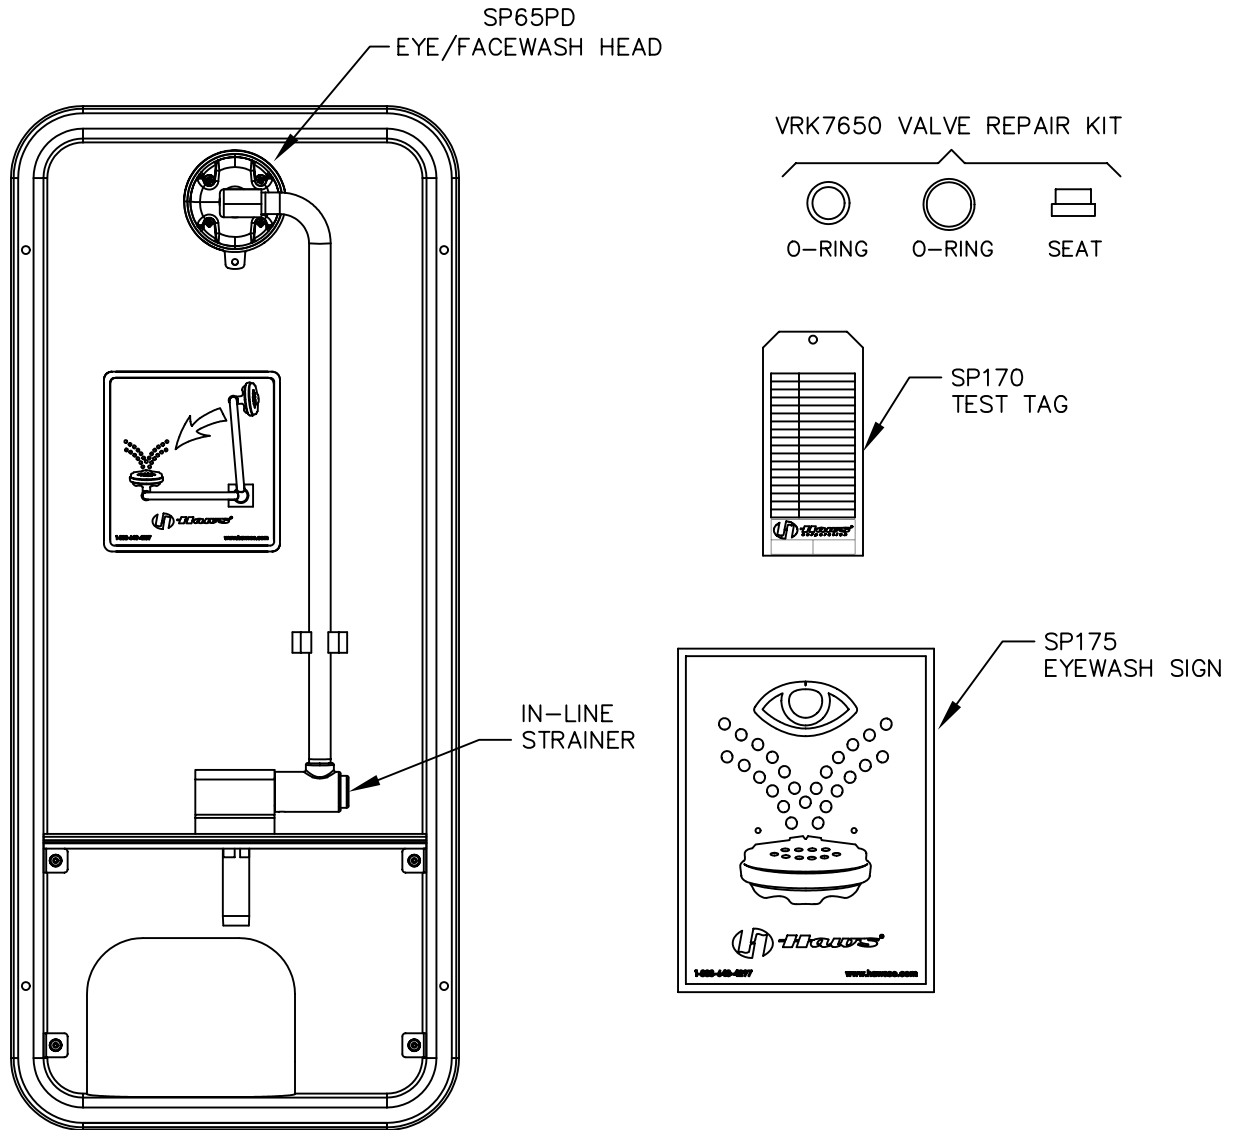

PARTS BREAKDOWN

WHEN ORDERING PARTS PLEASE SPECIFY YOUR MODEL NUMBER

		Haws [®]		1455 KLEPPE LANE SPARKS, NEVADA 89431 (775) 359-4712 FAX (775) 359-7424 E-MAIL: HAWS@HAWS.CO.COM WEBSITE: WWW.HAWS.CO.COM	
				ECN NO: 4290 ECN: 4572 IR:	REVISED PER: IR DATE: 8/4/10 DATE:
DRAWN: IR APPROVED:	DATE: 8/4/10 DATE:	SCALE: 1/3 DRAWING TYPE: PARTS BREAKDOWN	DRAWING NO.: 16036A00 REV.: 2	SIZE: A SHEET 1 OF 1	