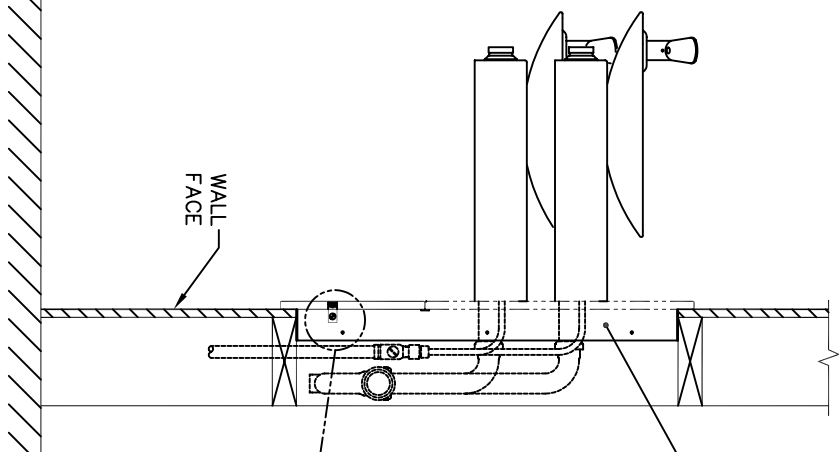

NOTES:

FOR THOSE ACCESS PANELS THAT ARE GOLD PLATED (MODEL 6607), CLEAN WITH A NON-ABRASIVE CLEANER. SUGGEST USING ONE PART LEMON JUICE AND ONE PART WATER OR APPROVED CLEANER FORMULATED FOR CLEANING GOLD PLATING.