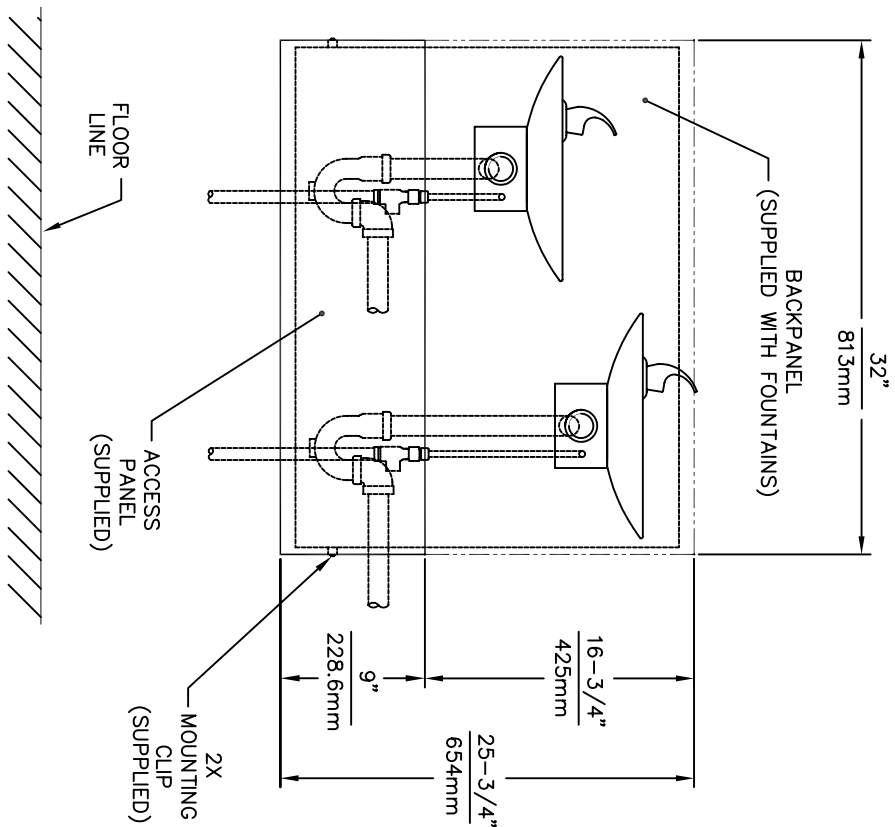

NOTES:

FOR THOSE ACCESS PANELS THAT ARE GOLD PLATED (MODEL 6607), CLEAN WITH A NON-ABRASIVE CLEANER. SUGGEST USING ONE PART LEMON JUICE AND ONE PART WATER OR APPROVED CLEANER FORMULATED FOR CLEANING GOLD PLATING.