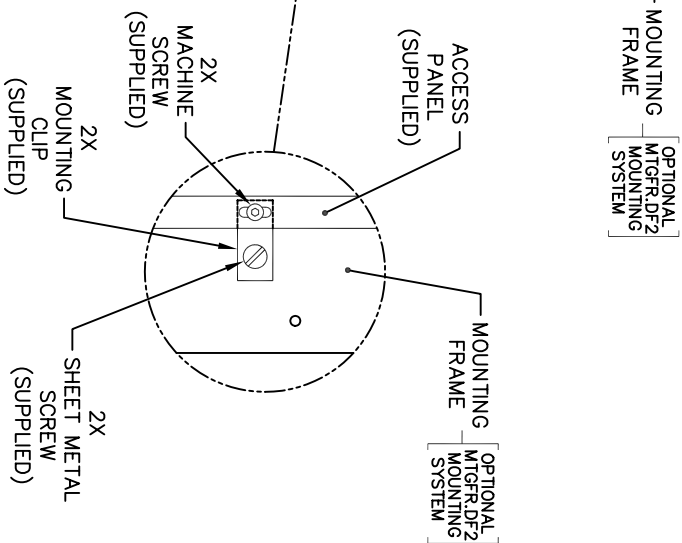

NOTES:

FOR THOSE ACCESS PANELS THAT ARE GOLD PLATED (MODEL 6607), CLEAN WITH A NON-ABRASIVE CLEANER. SUGGEST USING ONE PART LEMON JUICE AND ONE PART WATER OR APPROVED CLEANER FORMULATED FOR CLEANING GOLD PLATING.