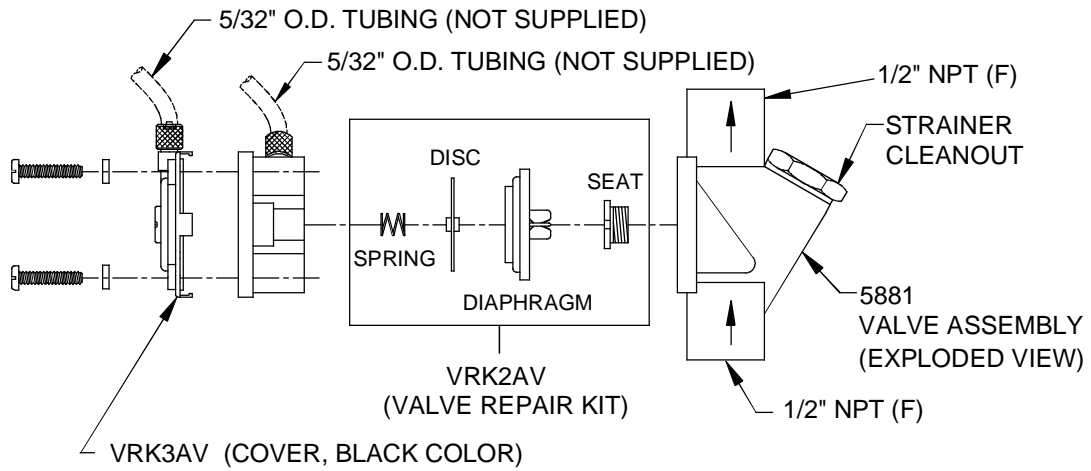

PARTS BREAKDOWN

VRK3AV [1]
DETAIL

NOTE:

- [1] THIS BLACK COVER IS NOT INTERCHANGEABLE WITH GRAY COVERS USED ON OLDER 5881 VALVES. (SCREWS & WASHERS NOT SUPPLIED WITH COVERS).

WHEN ORDERING PARTS PLEASE SPECIFY MODEL NUMBER.

		1455 KLEPPE LANE SPARKS, NEVADA 89431 (775) 359-4712 FAX (775) 359-7424 E-MAIL: HAWS@HAWSCO.COM WEBSITE: WWW.HAWSCO.COM	
		ECN NO. REVISED PER BY ECN: 5009 HM	MODEL(S) 6518FR VALVE, FREEZE RESISTANT, SINGLE
DRAWN M.D. DATE 04/26/06 CHKD RVH	APPROVED FV DATE 07/15/15	SCALE: 1:1.85 DRAWING TYPE: PARTS BREAKDOWN	REVISION 20 SHEET 1 OF 1