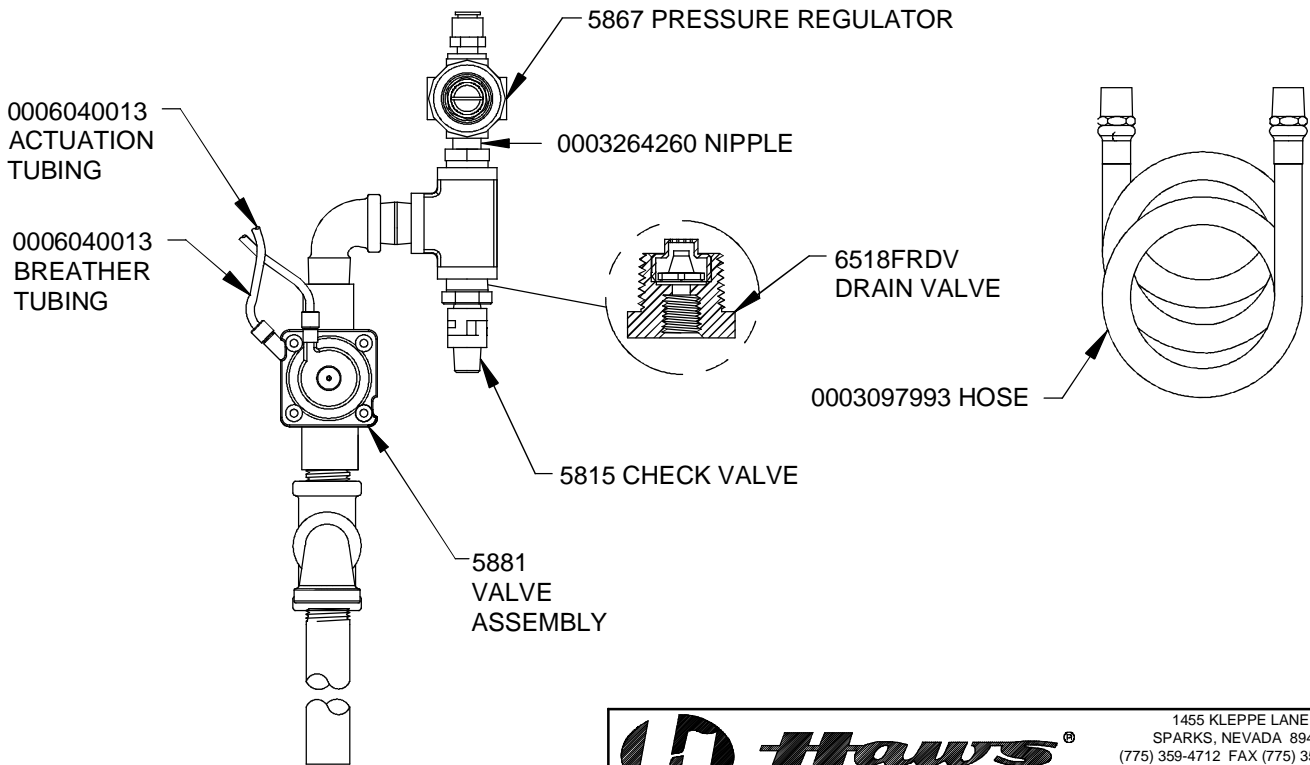

PARTS BREAKDOWN

VRK3AV [1]
DETAIL

NOTE:

- [1] THIS BLACK COVER IS NOT INTERCHANGEABLE WITH GRAY COVERS USED ON OLDER 5881 VALVES. (SCREWS & WASHERS NOT SUPPLIED WITH COVERS).

WHEN ORDERING PARTS PLEASE SPECIFY MODEL NUMBER.

		1455 KLEPPE LANE SPARKS, NEVADA 89431 (775) 359-4712 FAX (775) 359-7424 E-MAIL: HAWS@HAWSCO.COM WEBSITE: WWW.HAWSCO.COM	
		ECN NO. REVISED PER BY ECN: 5009 HM	MODEL(S) 6518FR VALVE, FREEZE RESISTANT, SINGLE
DRAWN M.D. DATE 04/26/06 CHKD RVH	APPROVED FV DATE 07/15/15	SCALE: 1:1.85 DRAWING TYPE: PARTS BREAKDOWN	REVISION 20 SHEET 1 OF 1