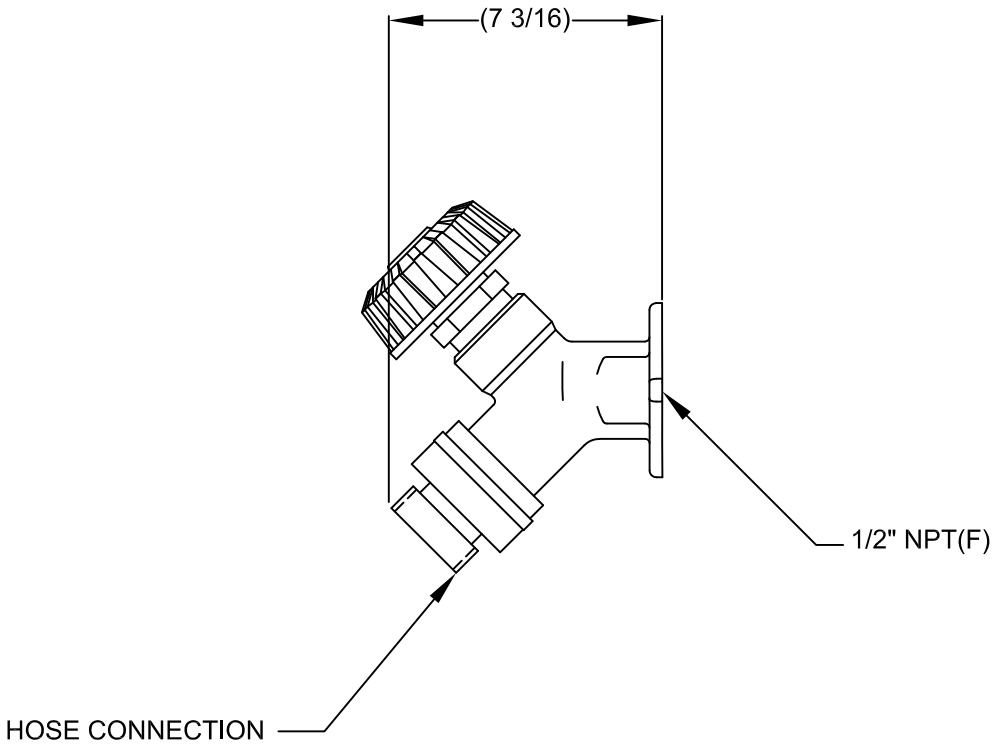

Haws®		1455 KLEPPE LANE SPARKS, NEVADA 89431 (775) 359-4712 FAX (755) 359-7424 E-MAIL: HAWS@HAWS.CO.COM WEBSITE: WWW.HAWS.CO.COM		
		ECN NO. REVISED PER BY: HM ECN: 4646	MODEL(S) 6275 BIB FAUCET	PART NUMBER 0002077566
DRAWN: C. HAYES DATE: 05/91	CHK'D.: DATE:	DRAWING NO. 09433C00	REV 5	
APPROVED:	DATE:	SCALE: 1:4 DRAWING TYPE: INSTALLATION	SIZE: A SHEET 1 OF 1