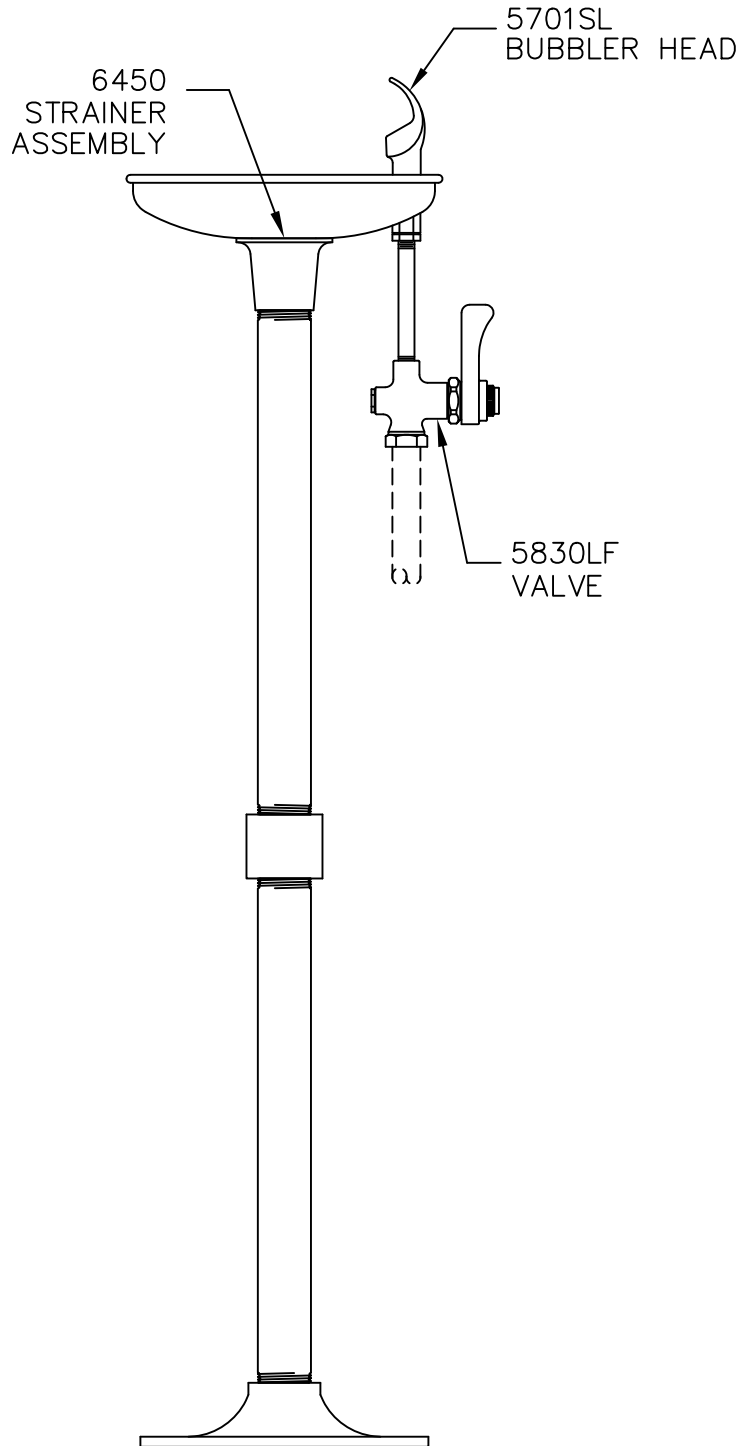

PARTS BREAKDOWN

WHEN ORDERING PARTS PLEASE SPECIFY YOUR MODEL NUMBER			1455 KLEPPE LANE SPARKS, NEVADA		BACHWEG 3 CH3401 BURGENDORF SWITZERLAND	
	DRAWN BY: D. OLLOM	DATE: 11/25/95	CHECK BY:	APP'D BY:	SCALE: 1/3	
	TITLE: 3482			PART NUMBER: 002077446		
	DRAWING TYPE: PARTS BREAKDOWN			DRAWING NUMBER: 12819C00		REV. 11