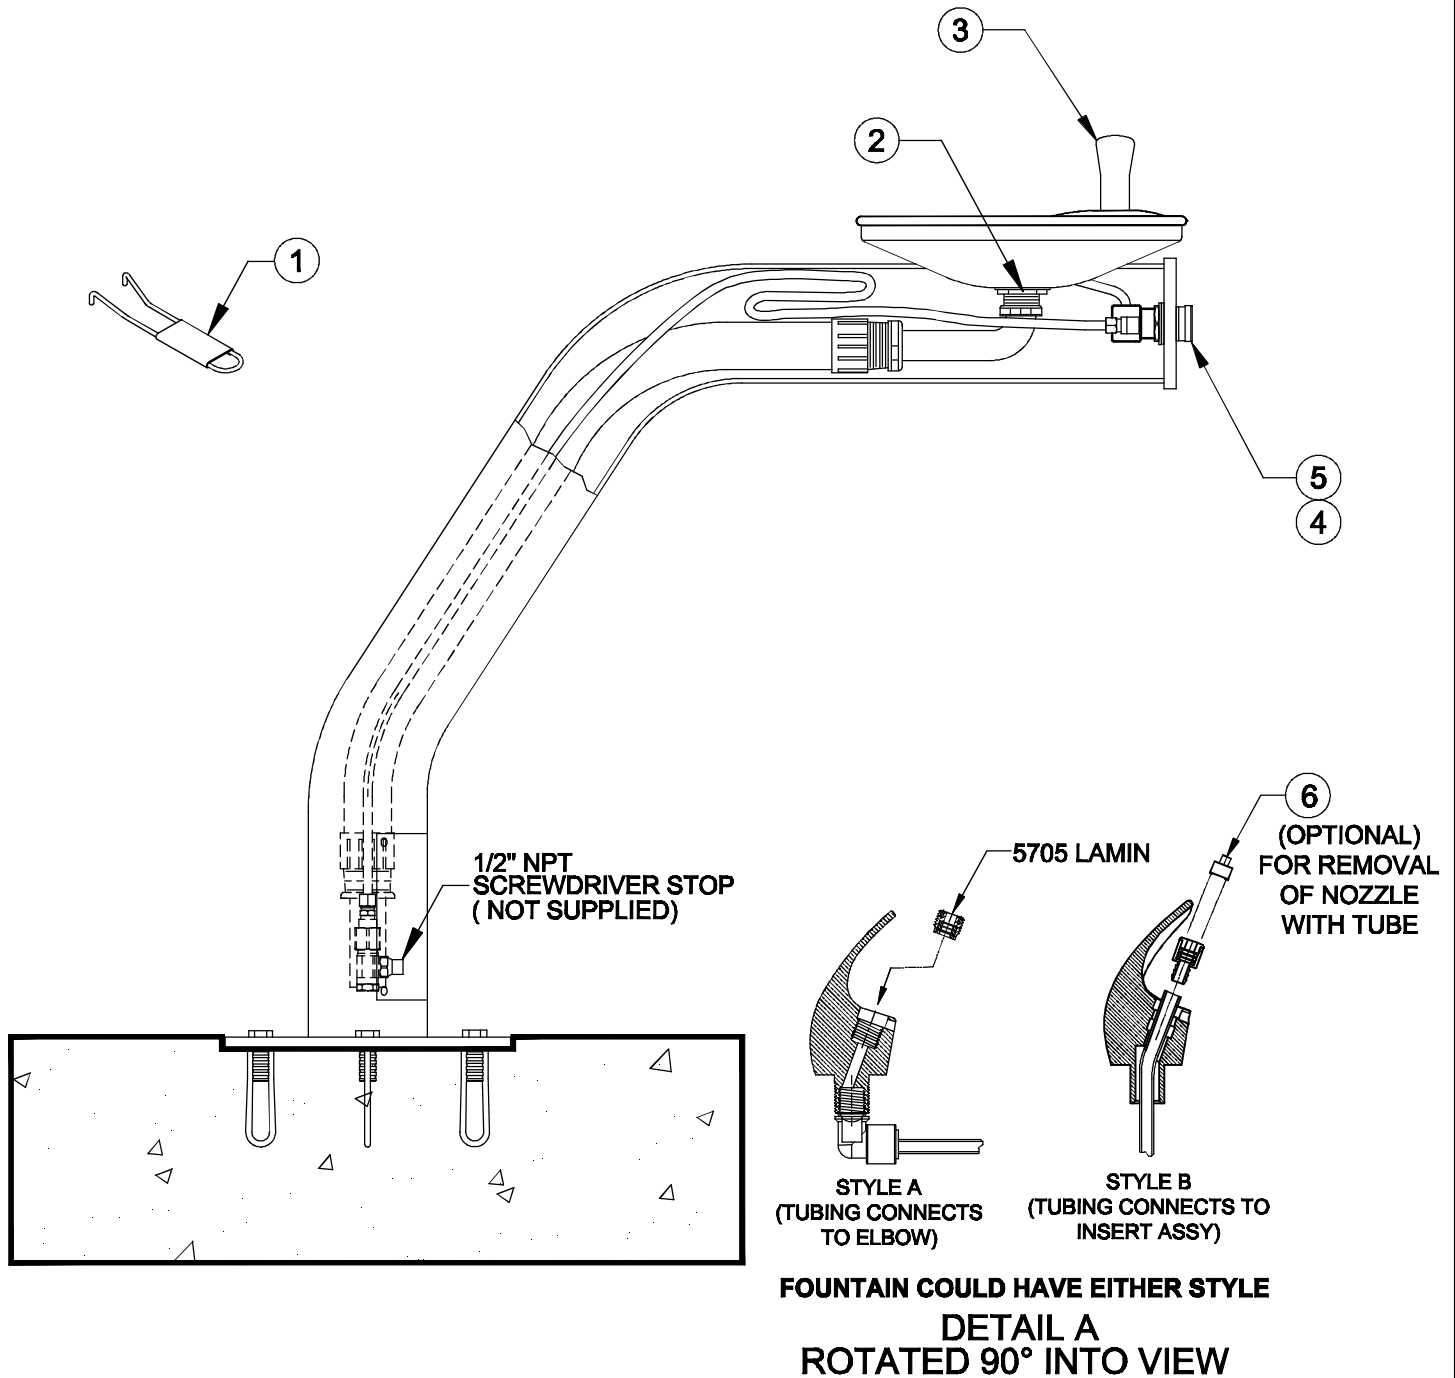

ITEM	DESCRIPTION	PART NO.
1	SPANNER WRENCH	0006983506
2	STRAINER	0005624292
3	BUBBLER HEAD (STYLE A OR STYLE B)	5705
4	PUSH BTN ASS'Y	PBA7
5	VALVE	5874SS
6	DRIVER, NOZZLE .25 HEX	0002082253

PARTS BREAKDOWN

ECN NO.	REVISED PER	BY	MODEL(S)	PART NUMBER
	ECN: HM	HM	3380/3380G	0002077367
DRAWN	DATE	CHKD		DRAWING NO.
B. OLLOM	11/28/88			12816C00
APPROVED	DATE		SCALE: 1:8	DRAWING TYPE: PARTS BREAKDOWN
			SIZE: A	SHEET 1 OF 1

WHEN ORDERING PARTS PLEASE SPECIFY MODEL NUMBER.